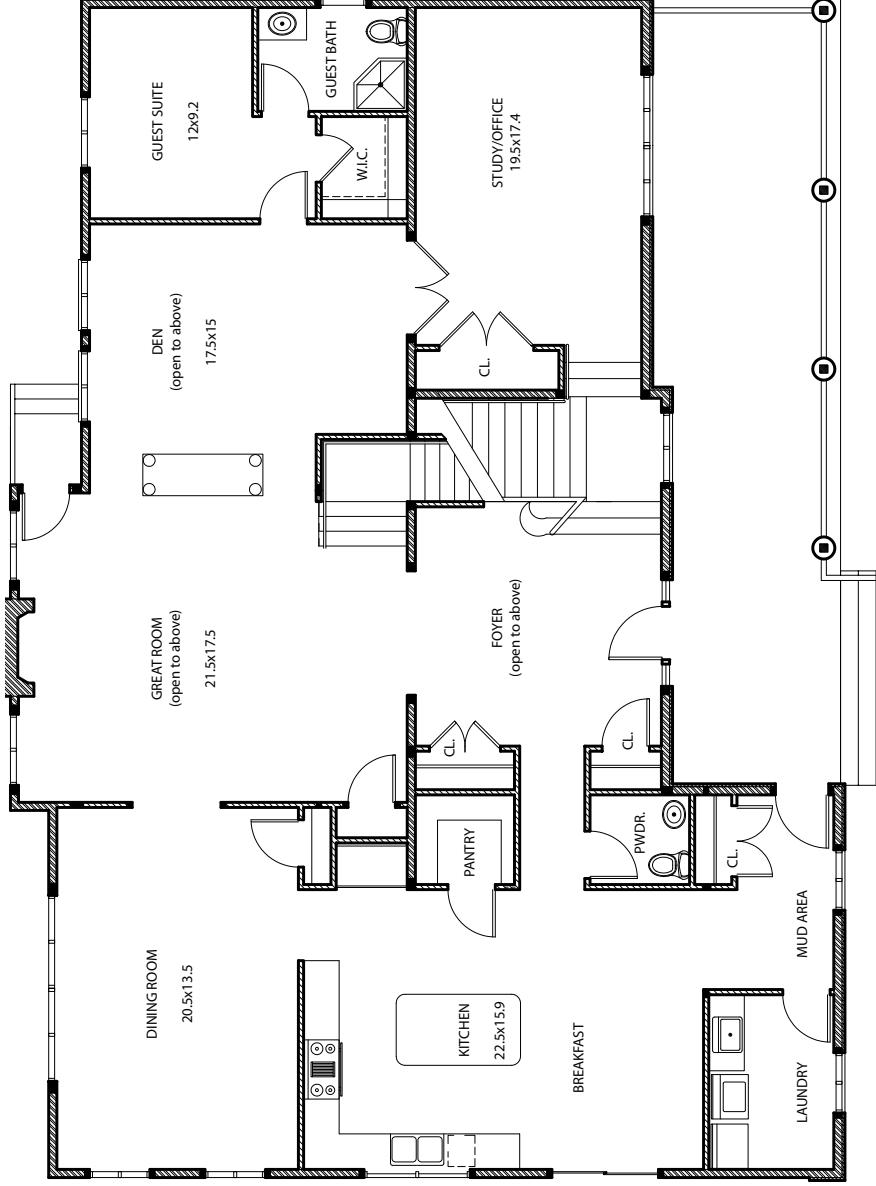

REGENT 1

1st floor